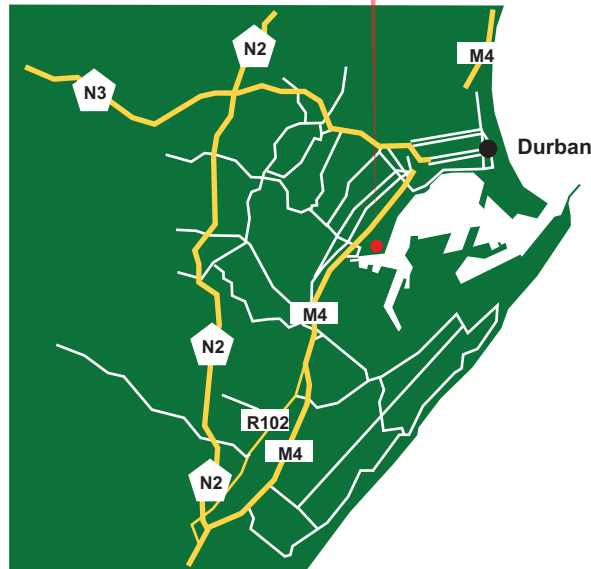

GPS: S 29°52.935' E 30°59.978'

SQM Warehouse
34 Shadwell Road
Maydon Wharf
Durban
Contact: Shane: 031 206 2273