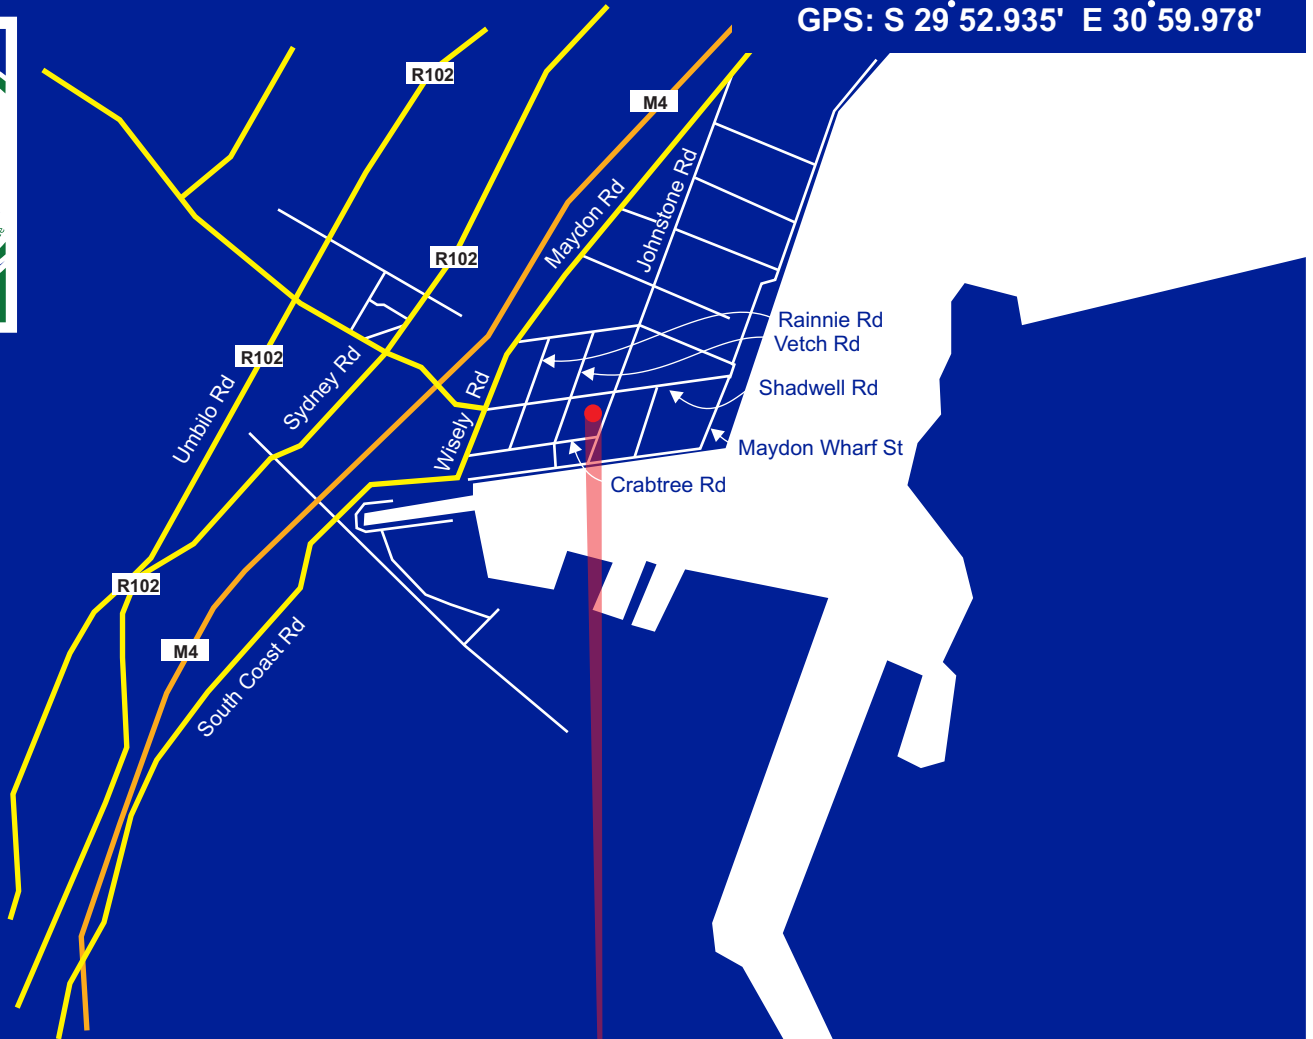

GPS: S 29°52.935' E 30°59.978'

SQM Warehouse
34 Shadwell Road
Maydon Wharf
Durban
Contact: Shane: 031 206 2273