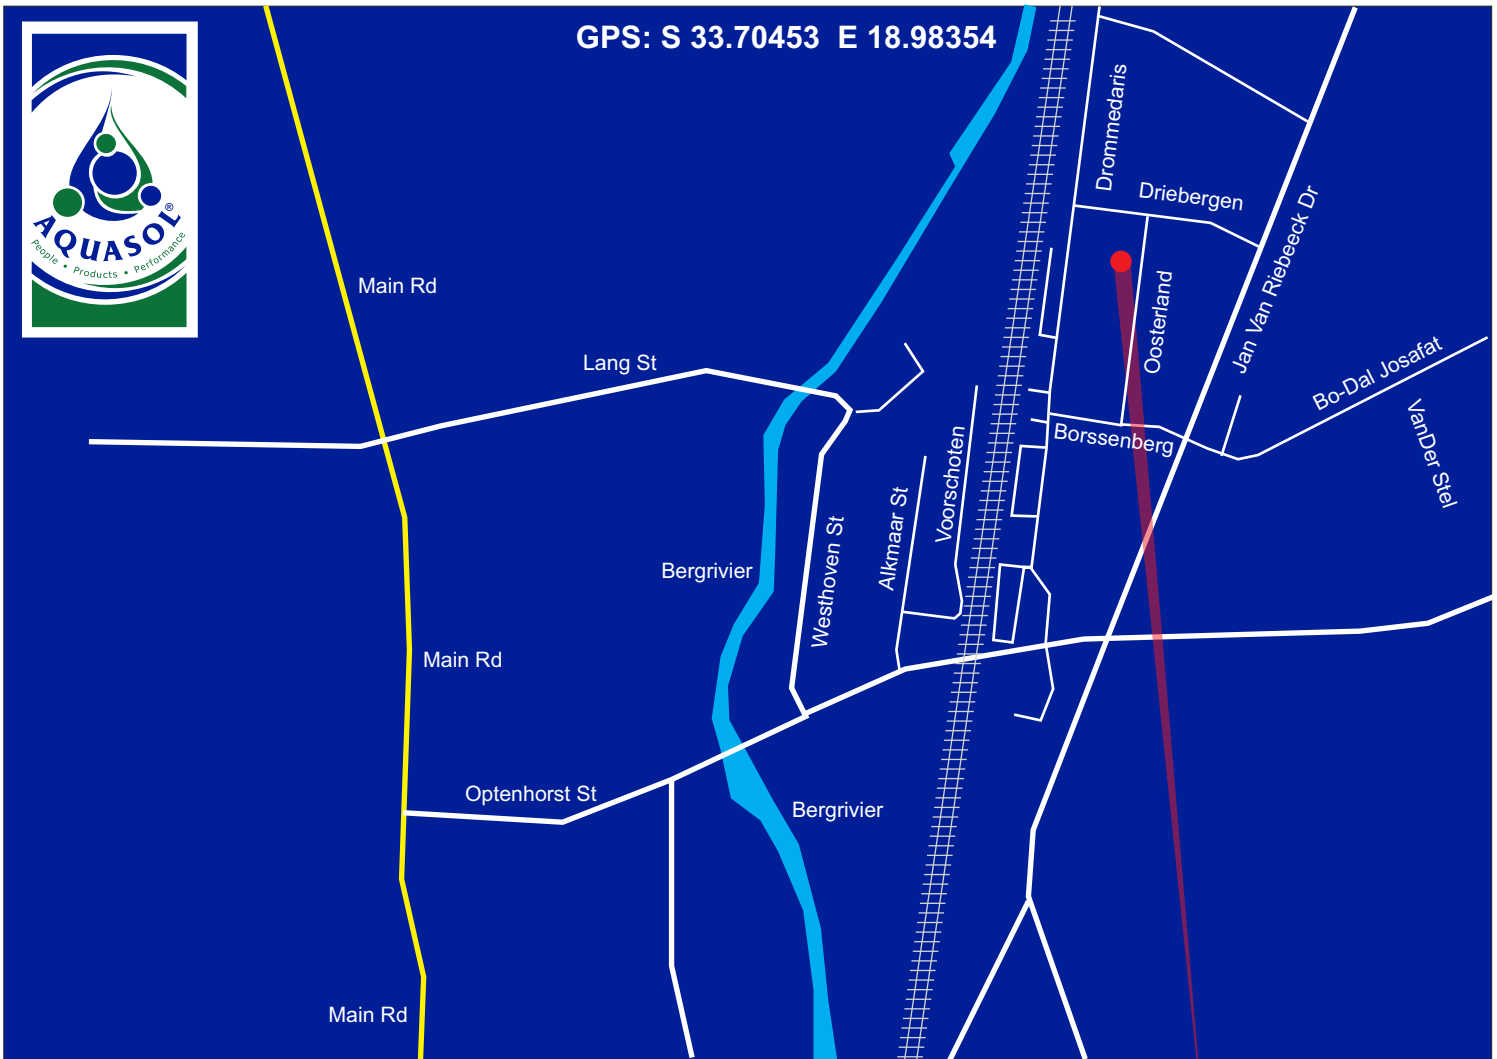

PAARL WAREHOUSE GPS: S 33° 42' 16.308" E 18° 59' 0.7444"

GPS: S 33.70453 E 18.98354

Sologistics
Agripark
22 Oosterland Street
Daljosafat
Paarl