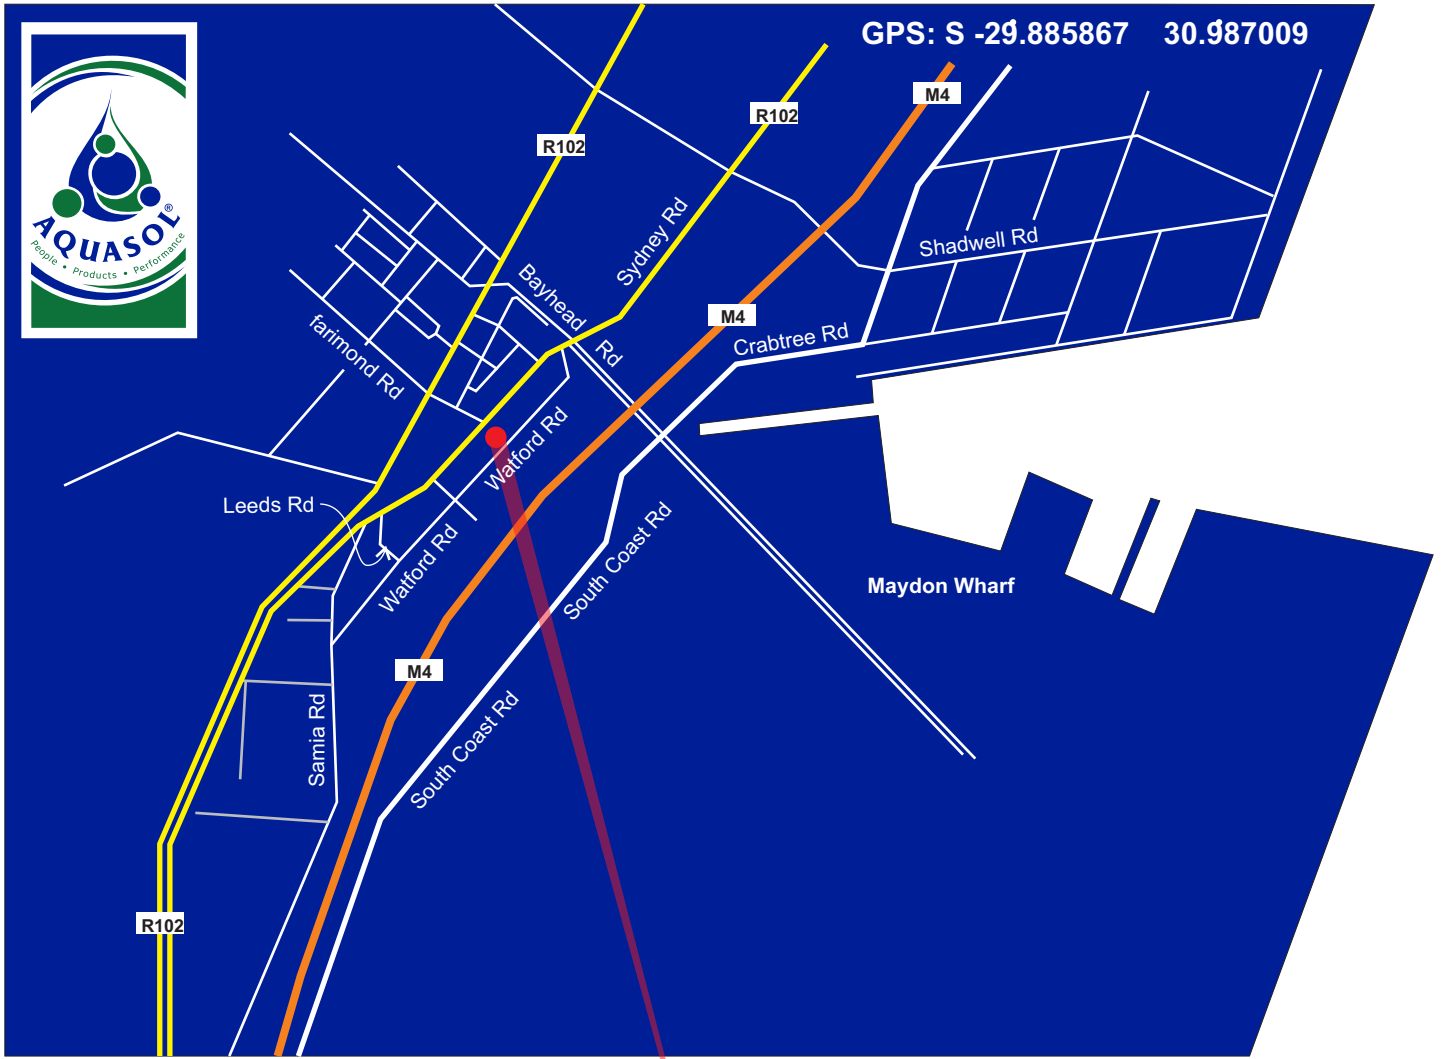

GPS: S -29.885867 30.987009

Marsai Warehouse Services  
Unit 2  
25 Watford Road  
Congella  
Durban  
Contact: Steven