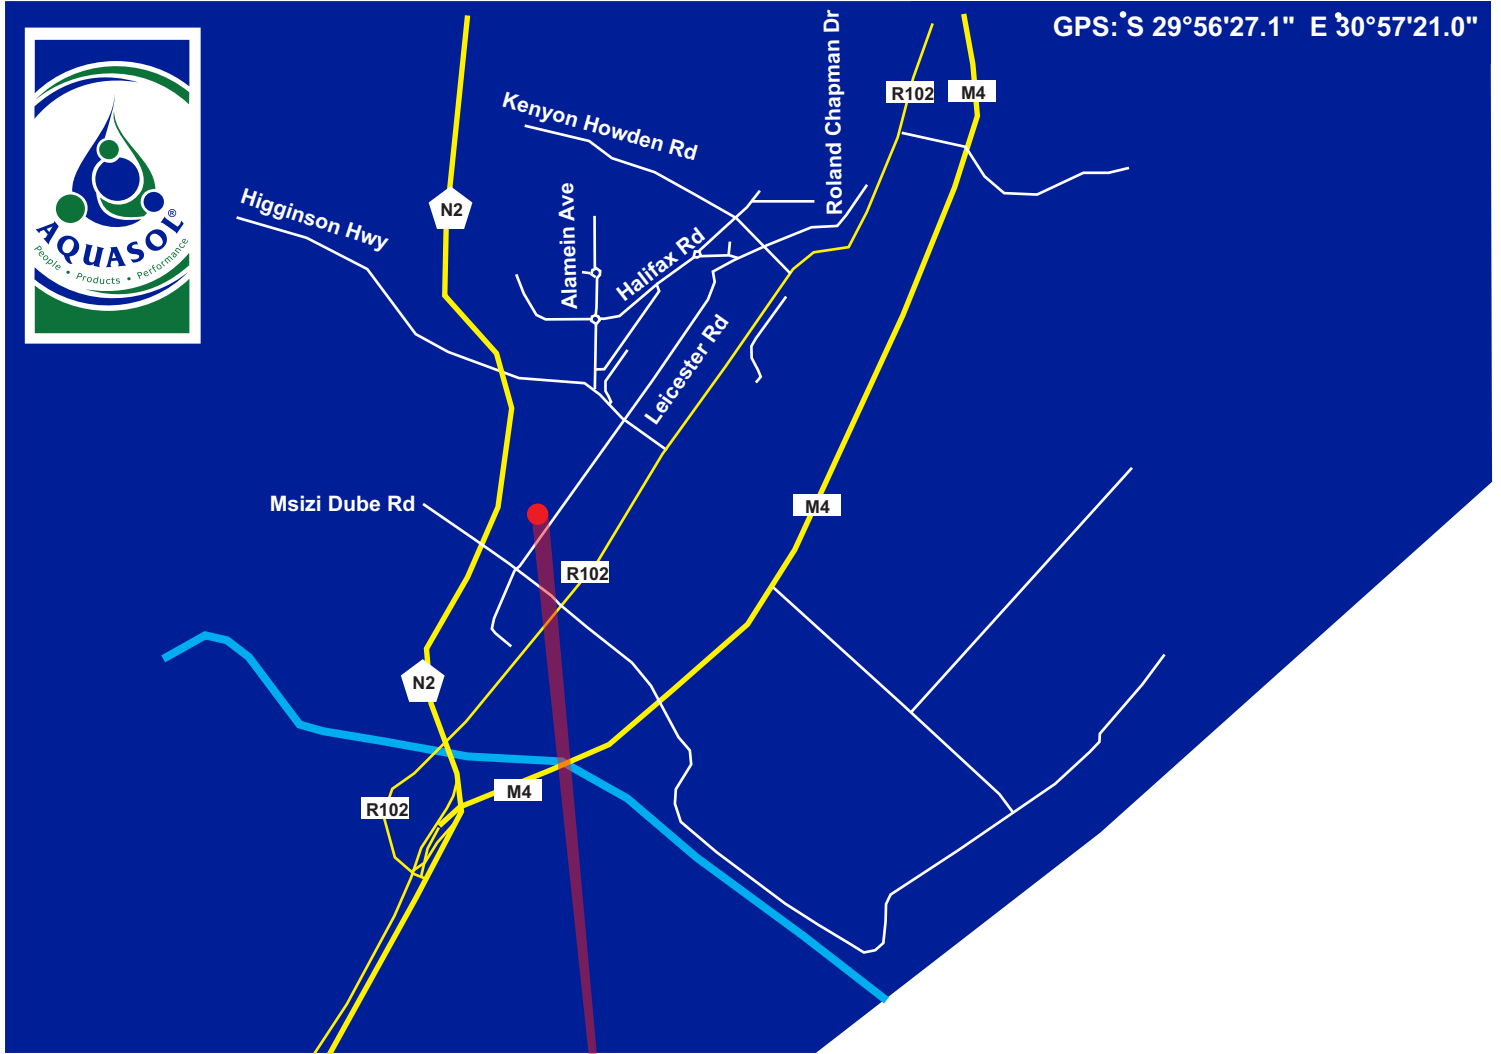

QUALITY WAREHOUSE

GPS: °S 29°56'27.1" E 30°57'21.0"

Quality Services & Warehousing
206 Leicester Road
Mobeni
Durban
4001
Contact: Renier